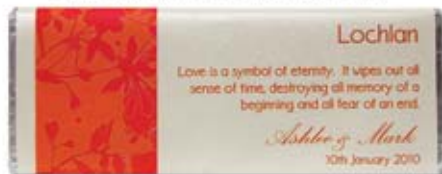

Designer bars are available in 3 sizes.
Small: 70mm x 50mm ~ approx 28 grams
Medium: 100mm x 55mm ~ approx 44 grams
Large: 140mm x 55mm ~ approx 60 grams

Bars are wrapped in your choice of foil colours, then wrapped in premium papers printed with your personal message and then adorned with ribbons, embellishments and other decorations.

Complimentary printing of guest names is included which allows your bars to double as placecards which saves you money.

Contact us for a list of available foil colours, papers, fonts, ribbons, embellishments and other decorations - or download from our website.

Pricing

Prices include foiled chocolate bar with either one or two paper layer wraps and printing.

	1 layer wrap	2 layer wrap
Small:	$3.20	$3.70
Medium:	$3.70	$4.40
Large:	$4.20	$5.00

A premium applies to some speciality papers. ($)

A once off artwork fee of $20.00 applies to all printing or $35.00 if an image or logo is included.

Extras

Compliment your designer bar with a range of premium decorations.

Ribbon around bar with bow:	$1.00 ea
Ribbon around bar as flat strip:	$0.70 ea
Premium 38mm ribbon strip	$1.00 ea
Small bow on small bar:	$0.70 ea
Stretch cord criss-crossed:	$0.70 ea
Paper strip wrapped around bar:	from $0.60 ea
Embellishments:	from $0.20 ea
Buckles:	from $0.30 ea
Printed image:	from $0.20 ea
Half pearls:	$0.30 ea
Chanel bow:	$0.80 ea
Stands:	$ 1.00 ea VIP $ 0.50ea

Sample bar designs.

Large bar 1 layer with paper strip $4.80